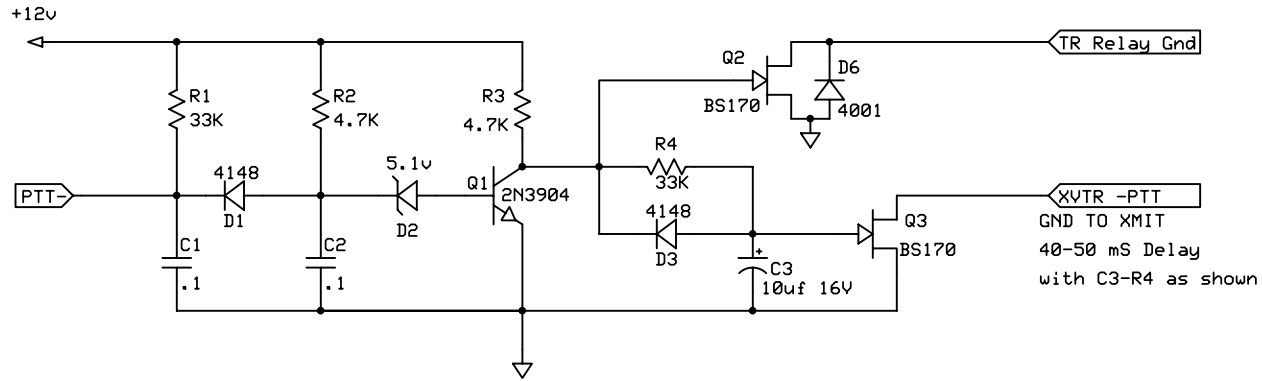

### Voltage Doubler Double 7662 24V Selector Relay

### Voltage Doubler Single 7662 24V SMA TR Relay

<b>N010</b>		
<b>24V Doubler / Sequencer</b>		
MAL	Rev 1.0 6/13/2005	2005002