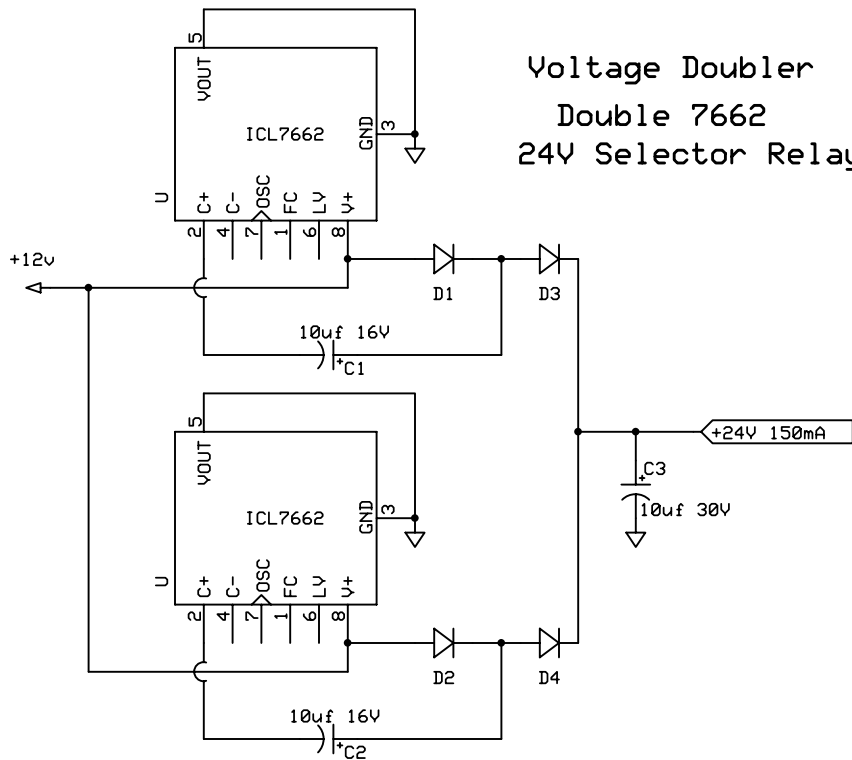

### Voltage Doubler Double 7662 24V Selector Relay

### Voltage Doubler Single 7662 24V SMA TR Relay

<b>N010</b>		
<b>24V Doubler / Sequencer</b>		
MAL	Rev 1.0 6/13/2005	2005002