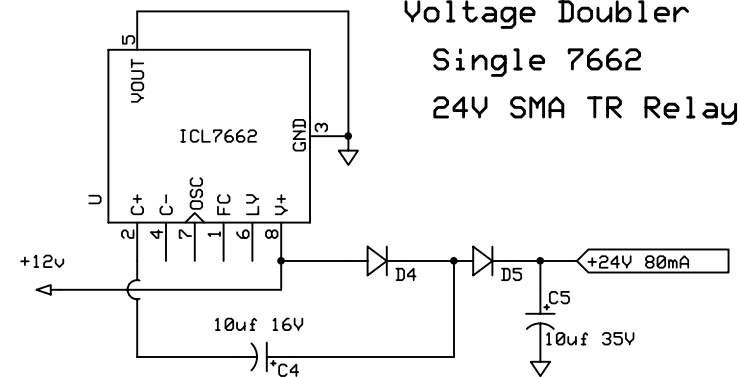

### Voltage Doubler Double 7662 24V Selector Relay

### Voltage Doubler Single 7662 24V SMA TR Relay

<b>N010</b>		
<b>24V Doubler / Sequencer</b>		
MAL	Rev 1.0 6/13/2005	2005002